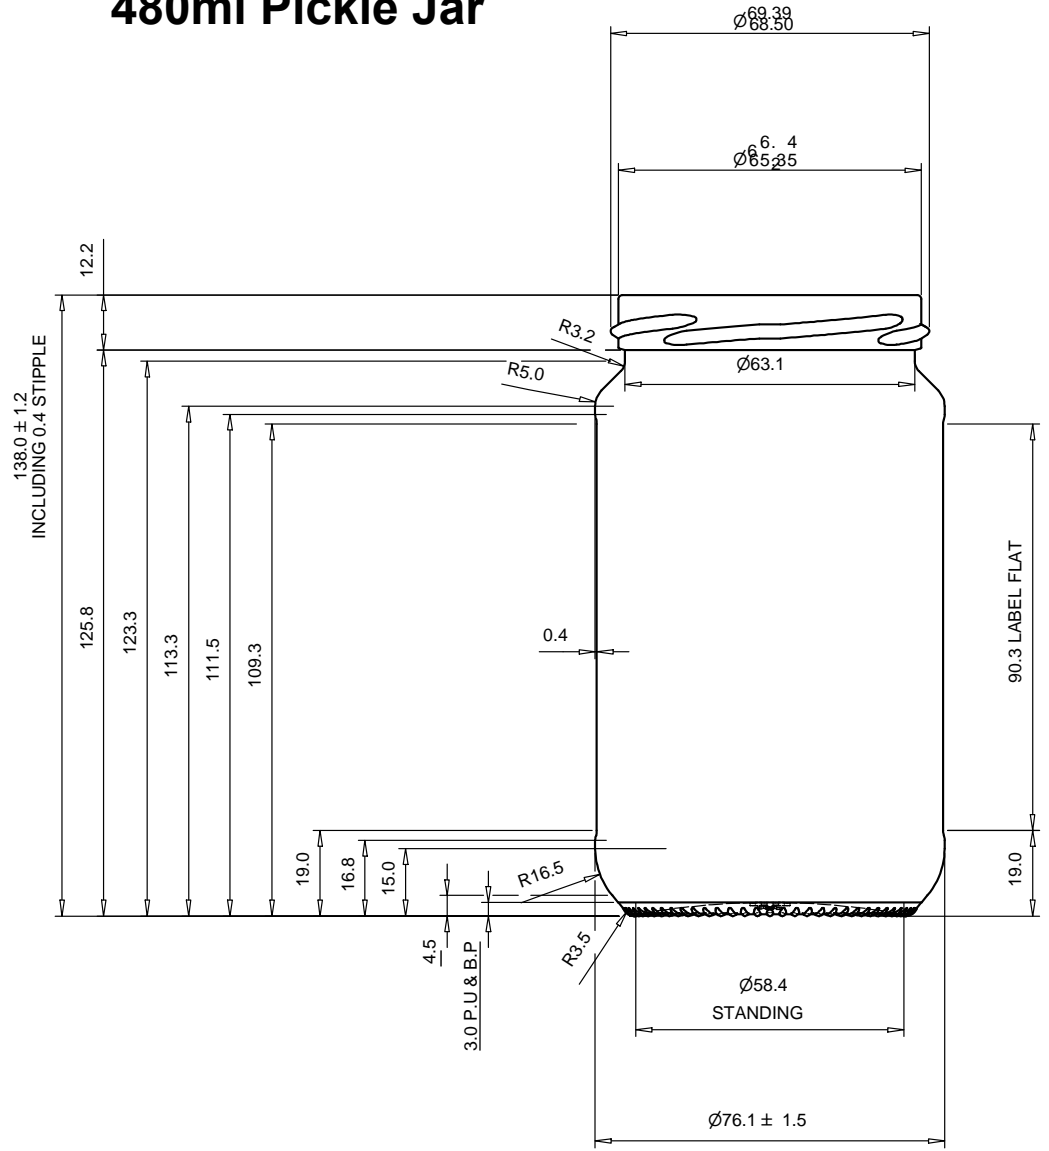

# 480ml Pickle Jar

VIEW ON BASE STANDING AREA EMBOSSING WITH BAR STIPPLE

## PANEL DETAIL (5 : 1)