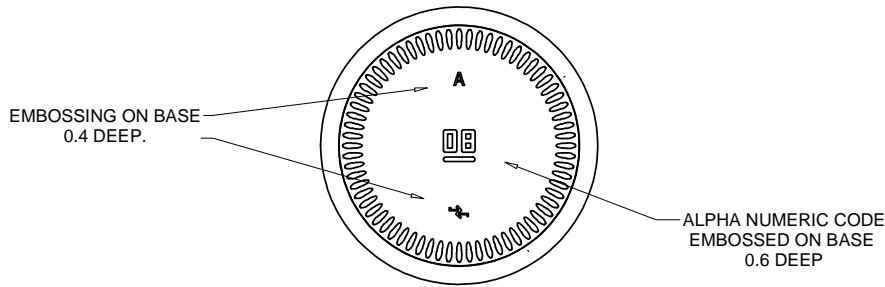

# 480ml Pickle Jar

VIEW ON BASE STANDING AREA EMBOSSING WITH BAR STIPPLE

## PANEL DETAIL (5 : 1)