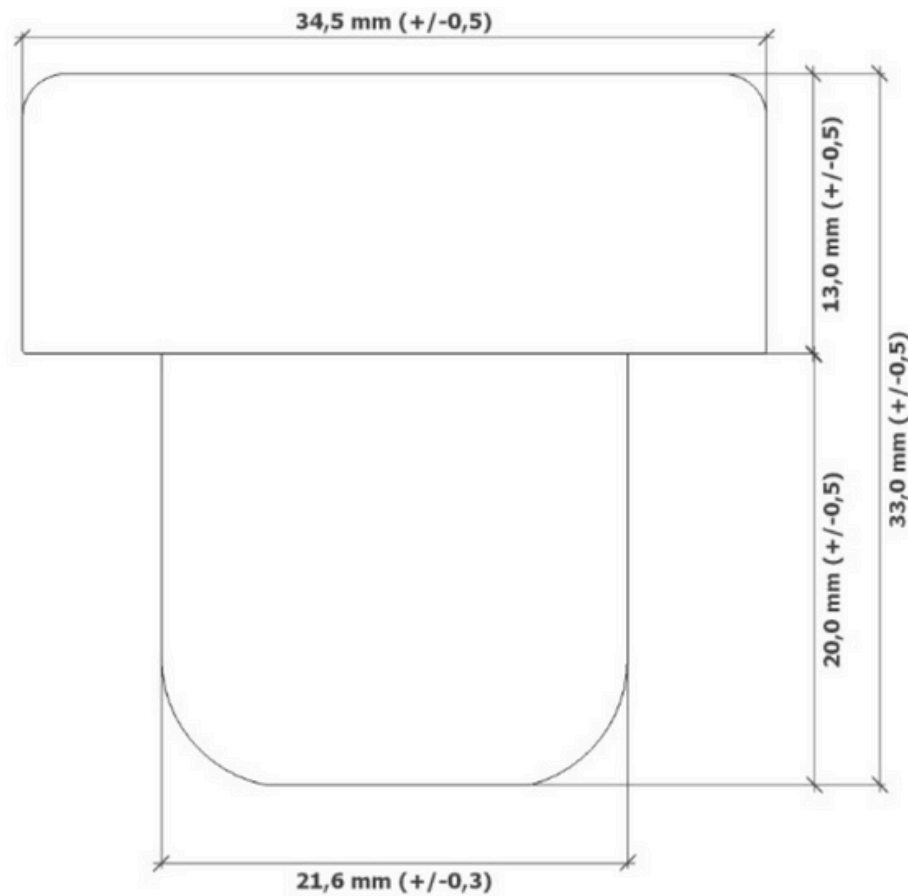

- Store upright in bottle storage & transportation
- Suitable for Alcohol, foodstuff and vinegar
- Suitable for filling temperatures up to 50 degrees C
- Store in cool, dry place.
- Do not store in extreme temperatures
- Use within 1 year
- All plastics used conform, with EC No. 1935/2004
- The buyer is responsible for use of the product and for checking suitability

Weight	Stopper Diameter	Stopper Length	Cap Diameter	Cap Height	Cap Colour	Stopper Material	Cap Material
11 g	21.6 mm (+/-0.3)	22 mm (+/-0.5)	34.5 mm (+/-0.5)	13 mm (+/-0.5)	Natural	PE-TPO	Beech

Wares of Knutsford
Telephone: +44 (0) 1477 537224
Email: sam@wares.co.uk

LinkedIn: @waresofknutsford
Facebook: WaresOfKnutsford
www.waresofknutsford.co.uk