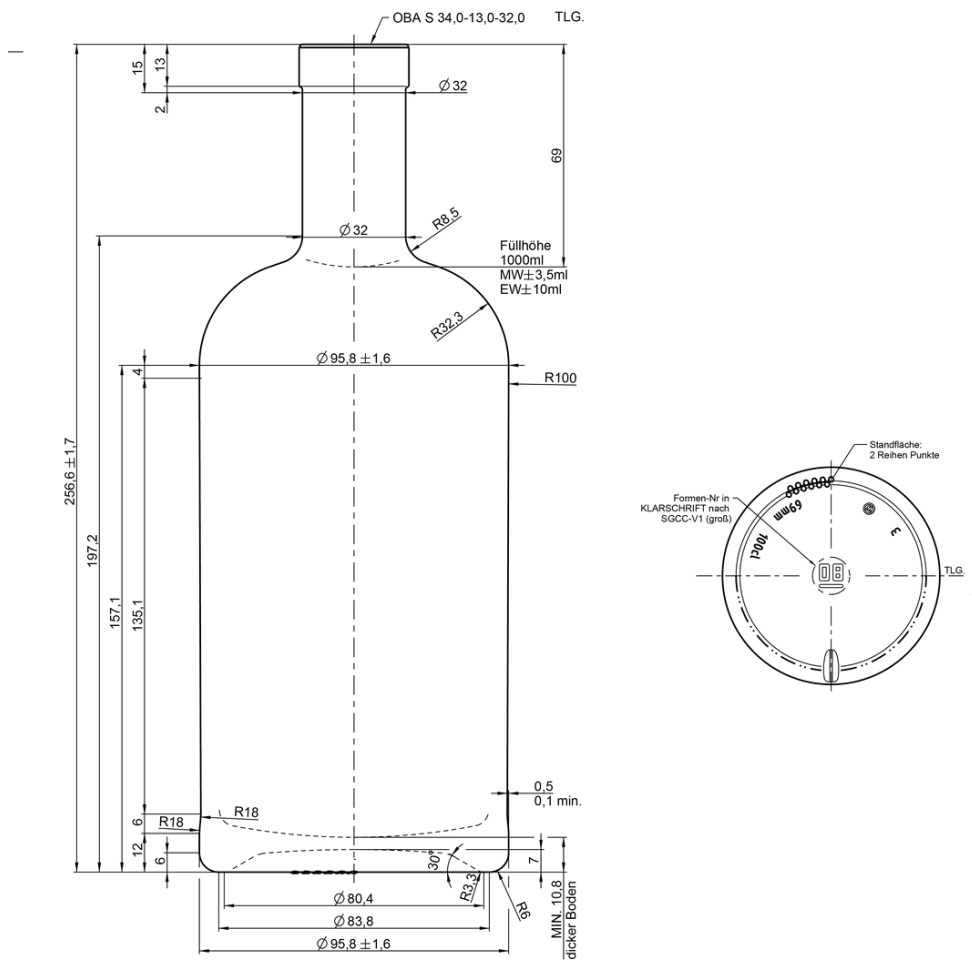

## Julius Glass Bottle 1000ml

Product Code: WA8006

Weight	ml	Brimful	Height	Diameter	Colour	Neck Finish	Max. Label Size
720g	1000 ml	1031 ml	256.6+1.7 mm	95.8+1.6 mm	Clear	18.0 min Dia.	135 mm

Wares of Knutsford  
Telephone: +44 (0) 1477 537224  
Email: sam@wares.co.uk

Weight	Stopper Diameter	Stopper Length	Cap Diameter	Cap Height	Cap Colour	Stopper Material	Cap Material
11 g	21.6 mm (+/-0.3)	22 mm (+/-0.5)	34.5 mm (+/-0.5)	13 mm (+/-0.5)	Natural	PE-TPO	Beech

Wares of Knutsford  
 Telephone: +44 (0) 1477 537224  
 Email: sam@wares.co.uk